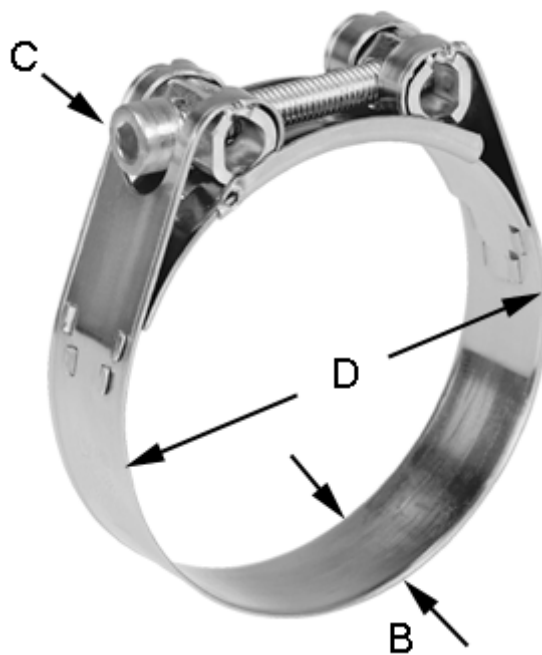

Article number: 025917305145

Description: Heavy Duty Clamp GBS M 145/30 W5 ISK STC

## Measures

---

C (screw type)	= ISK
Diameter D	= 140-150
Width B	= 30